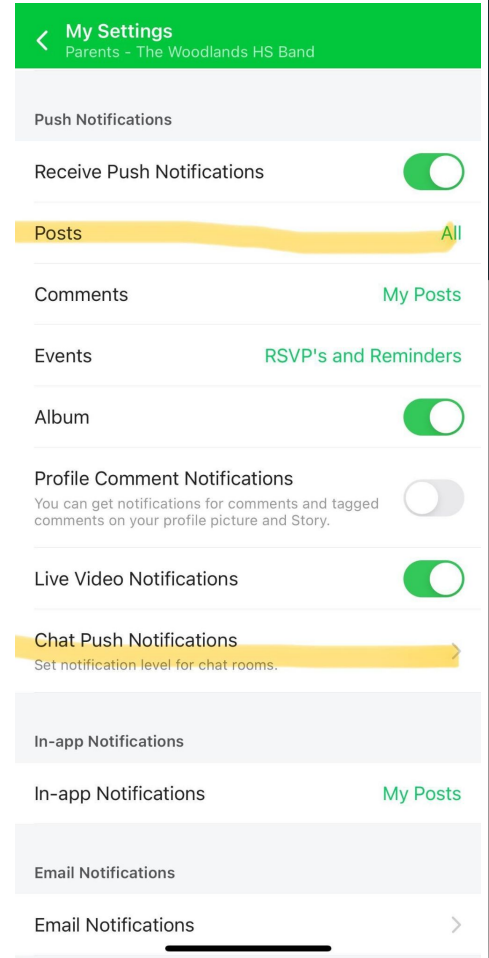

# Staying Connected

- Parent Section Leaders (PSL) & GroupMe
- The “Band App” is the primary source for all that is Band/Guard
- There is a Parent Band App and a Student Band App
- Schedules, logistics, upcoming events, etc.
- Always check here first! Search feature available.
- 2024-2025 - Google Calendar!
- Can be synced to your own calendar, is synced to the Band App, and is available on the MGJ Band website

# BAND APP Resources

- [BAND Resources](#)
- [BAND Guide : BAND Navigation Guide New to BAND or want to familiarize your group with BAND? Browse the Navigatio... | BAND](#)
- [PDF Guide: Get Started with BAND](#)